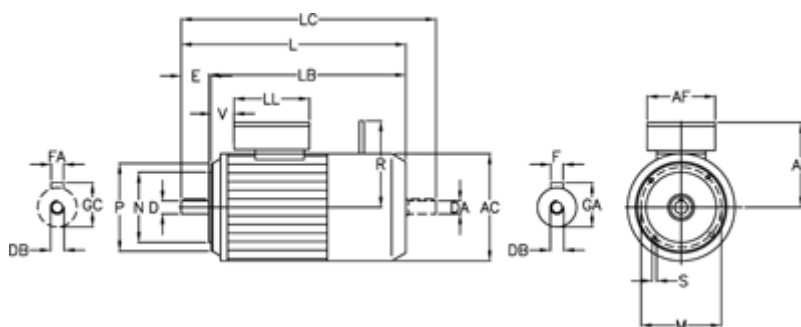

# Data Sheet

Article number: 2502541540675

Description: Bonfiglioli brake motor BE71A-4-FD3.5 0.25KW  
1400 rpm 3x230/400v 50HZ IE2 DC brake IP55 3.5 B14 stainless steel

## Measures

A/F = 98	EA = 30	LL = 133
AC = 138	F = 5	M = 85
AD = 132	FA = 5	N = 70
D = 14	GA = 16.0	P = 105
DA = 14	GC = 16.0	R = 103
DB = M5	L = 310	S = M6
DB1 = M5	LB = 280	T = 2.5
E = 30	LC = 342	V = 25